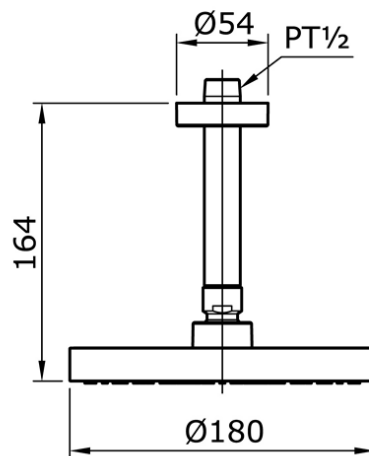

TX475SEZ

IDR 1,000,000.00

Fixed Shower Head

Min Water Pressure: 0.05 MPa

Max Water Pressure: 0.75 MPa

Flow Rate: 12.0 Lpm

Some products may not be available in your area

Prices indicated are manufacturer's suggested retail price, prices may change anytime without notice.