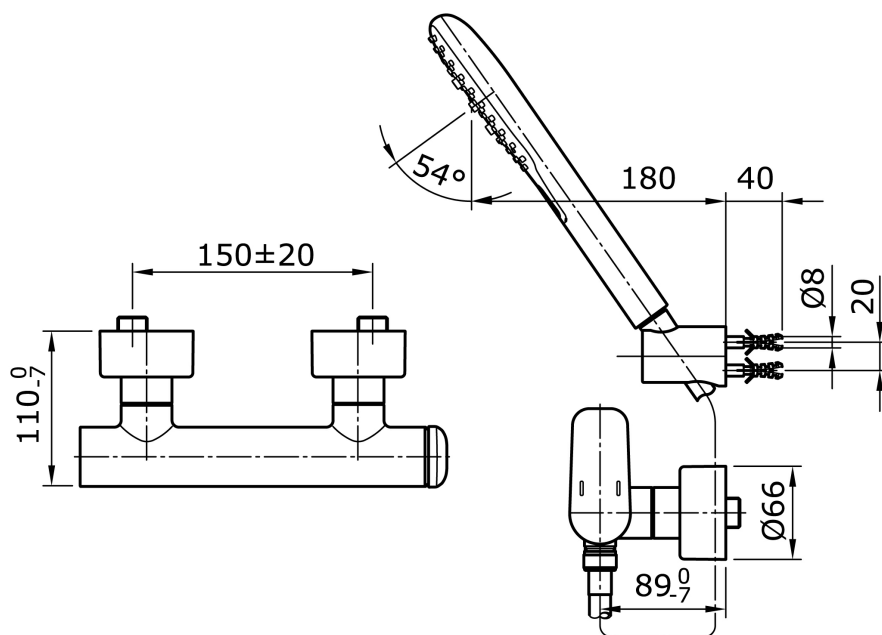

TX474SX

IDR 3,290,000.00

Single Lever Shower Set

Some products may not be available in your area

Prices indicated are manufacturer's suggested retail price, prices may change anytime without notice.

Please check with your nearest reseller for updated prices.

Prices shown for lavatory does not include faucet.