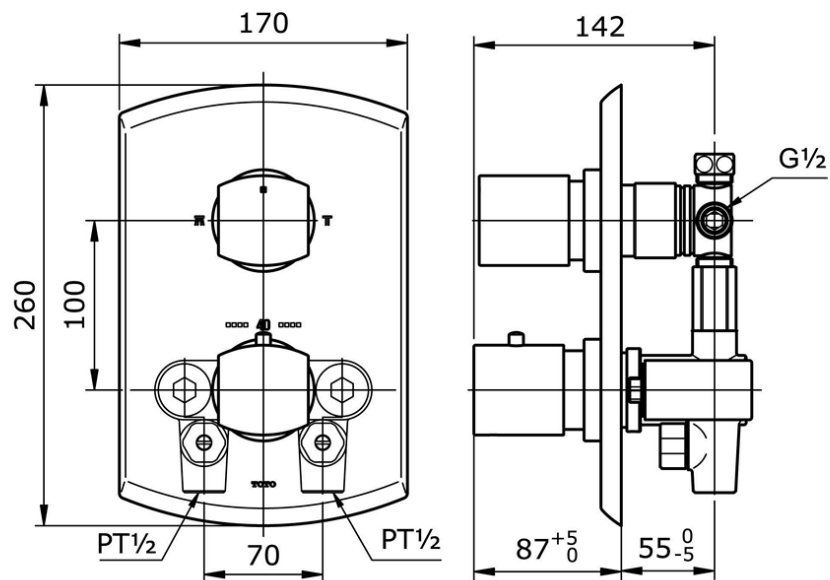

## TX473SKBR

IDR 7,110,000.00

Thermostat Bath & Shower Mixer with Diverter & Stop Valve

Available: TX473SKV1BR

Min Water Pressure: 0.05 MPa

Max Water Pressure: 0.75 MPa

Some products may not be available in your area