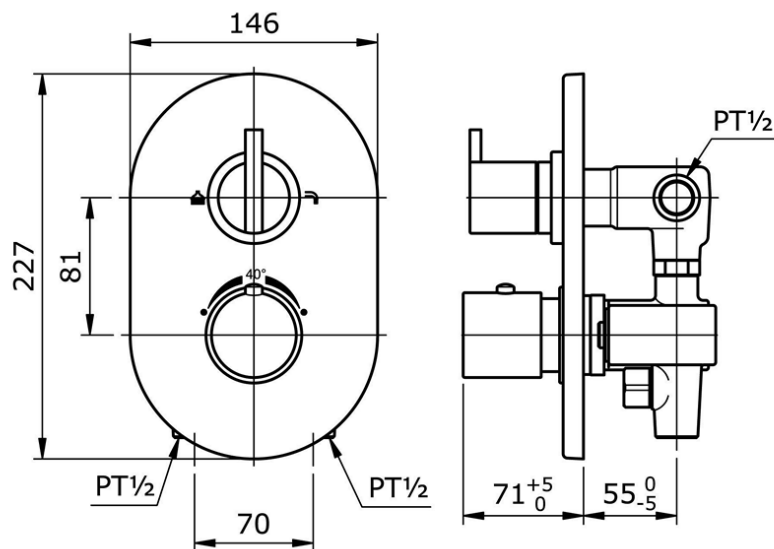

TX473SEBR

IDR 5,830,000.00

Thermostat Bath & Shower Mixer with Diverter & Stop Valve

Available: TX473SEV1BR

Min Water Pressure: 0.05 MPa

Max Water Pressure: 0.75 MPa

Some products may not be available in your area