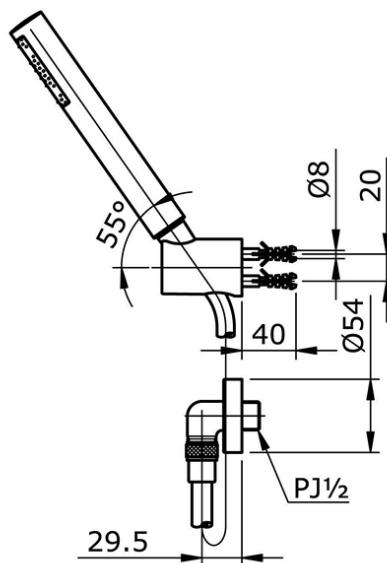

TX472SESMN

IDR 1,140,000.00

Hand Shower with Wall Outlet

Min Water Pressure: 0.05 MPa

Max Water Pressure: 0.75 MPa

Flow Rate: 8.0 Lpm

Some products may not be available in your area

Prices indicated are manufacturer's suggested retail price, prices may change anytime without notice.