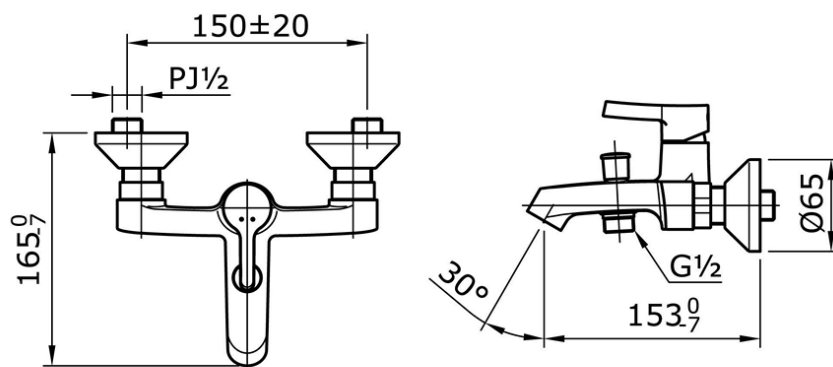

TX471SPV1

IDR 1,290,000.00

Single Lever Bath & Shower Set without Hand Shower Set

Min Water Pressure: 0.05 MPa

Max Water Pressure: 0.75 MPa

Flow Rate: 12.8 Lpm

Some products may not be available in your area