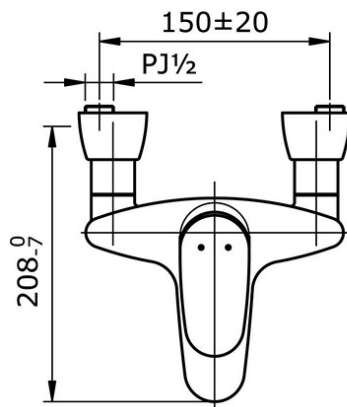

### Single Lever Bath & Shower Set

Min Water Pressure: 0.05 MPa

Max Water Pressure: 0.75 MPa

Flow Rate: 8.0 Lpm

Some products may not be available in your area

Prices indicated are manufacturer's suggested retail price, prices may change anytime without notice.