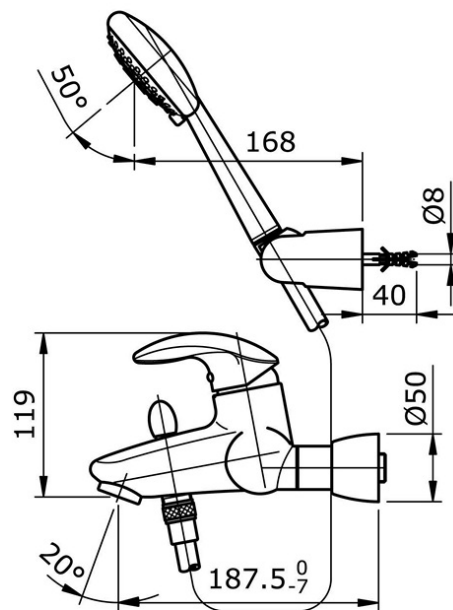

### Single Lever Bath & Shower Set

Min Water Pressure: 0.05 MPa

Max Water Pressure: 0.75 MPa

Flow Rate: 8.0 Lpm

Some products may not be available in your area

Prices indicated are manufacturer's suggested retail price, prices may change anytime without notice.