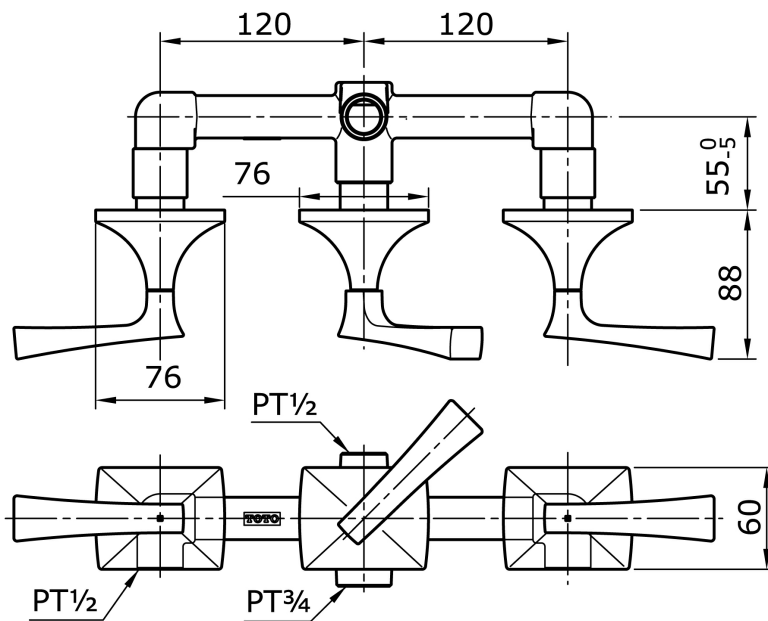

## TX469SW

IDR 4,160,000.00

Mixing Valve for Bath & Shower with Diverter

Some products may not be available in your area

Prices indicated are manufacturer's suggested retail price, prices may change anytime without notice.