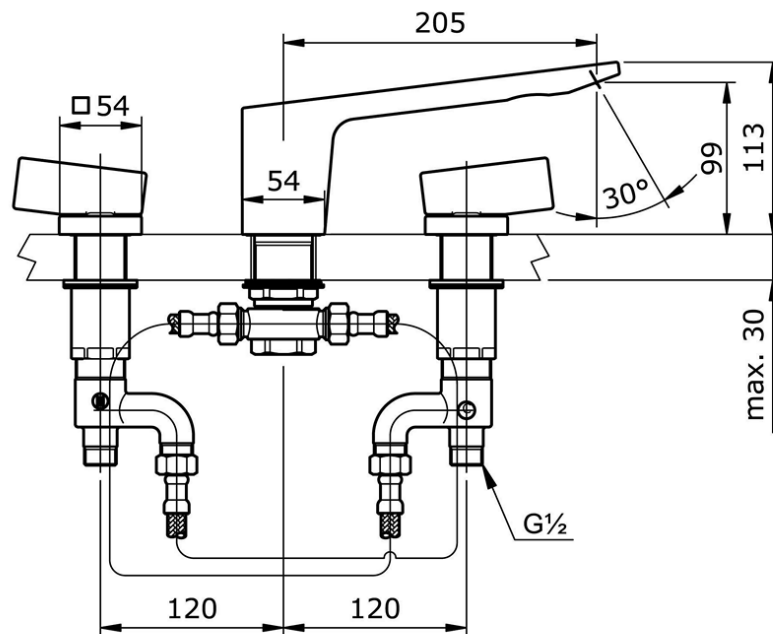

### Bath Filler & Mixer

Min Water Pressure: 0.05 MPa

Max Water Pressure: 0.75 MPa

Flow Rate: 33.6 Lpm

Some products may not be available in your area

Prices indicated are manufacturer's suggested retail price, prices may change anytime without notice.