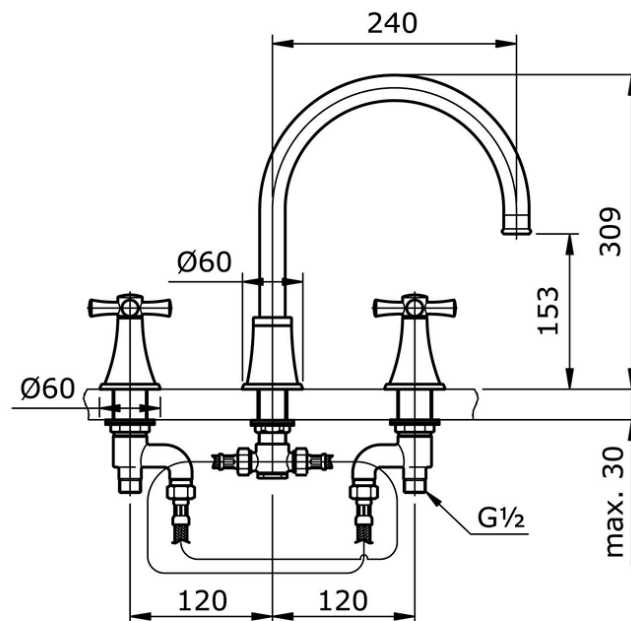

### Cross Handle Bath Filler & Mixer

Min Water Pressure: 0.05 MPa

Max Water Pressure: 0.75 MPa

Flow Rate: 15.8 Lpm

Some products may not be available in your area

Prices indicated are manufacturer's suggested retail price, prices may change anytime without notice.