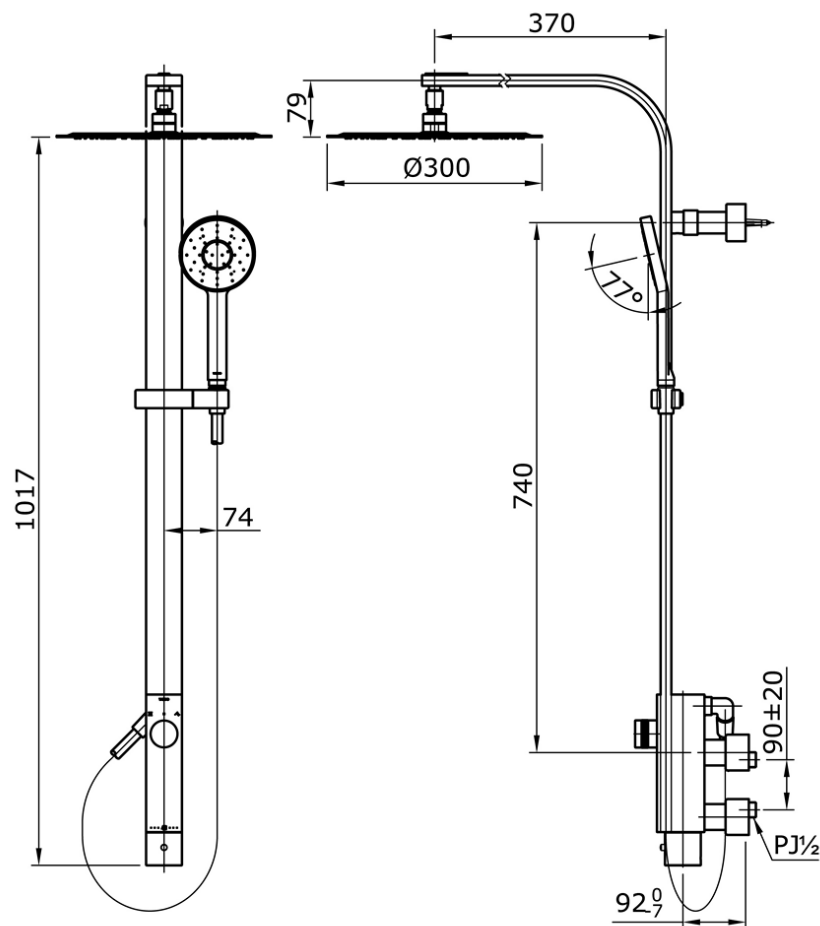

## TX454SMZ

IDR 13,750,000.00

### Thermostat Shower Column Set

Min Water Pressure: 0.05 MPa

Max Water Pressure: 0.75 MPa

Flow Rate: 8.0 Lpm

Some products may not be available in your area

Prices indicated are manufacturer's suggested retail price, prices may change anytime without notice.