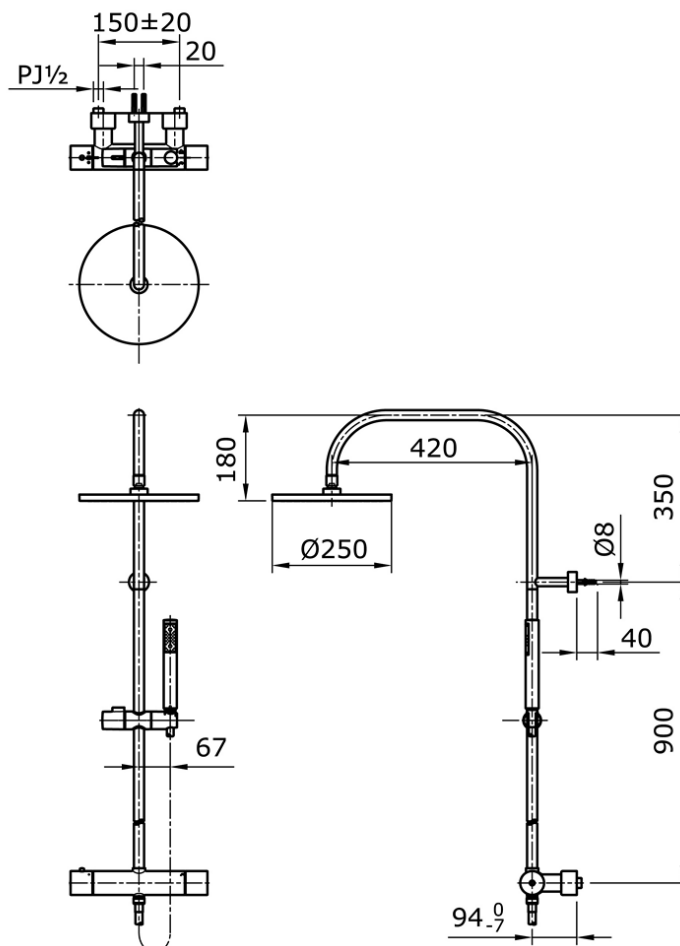

TX454SES

IDR 7,770,000.00

Thermostat Shower Column Set

Min Water Pressure: 0.05 MPa

Max Water Pressure: 0.75 MPa

Flow Rate: 8.0 Lpm

Some products may not be available in your area

Prices indicated are manufacturer's suggested retail price, prices may change anytime without notice.

Please check with your nearest reseller for updated prices.

Prices shown for lavatory does not include faucet.