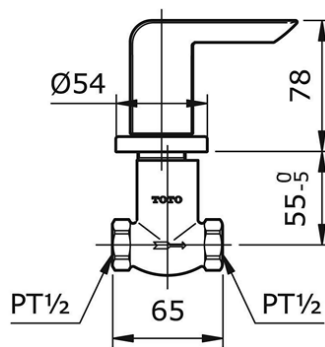

### Stop Valve

Min Water Pressure: 0.05 MPa

Max Water Pressure: 0.75 MPa

Some products may not be available in your area

Prices indicated are manufacturer's suggested retail price, prices may change anytime without notice.