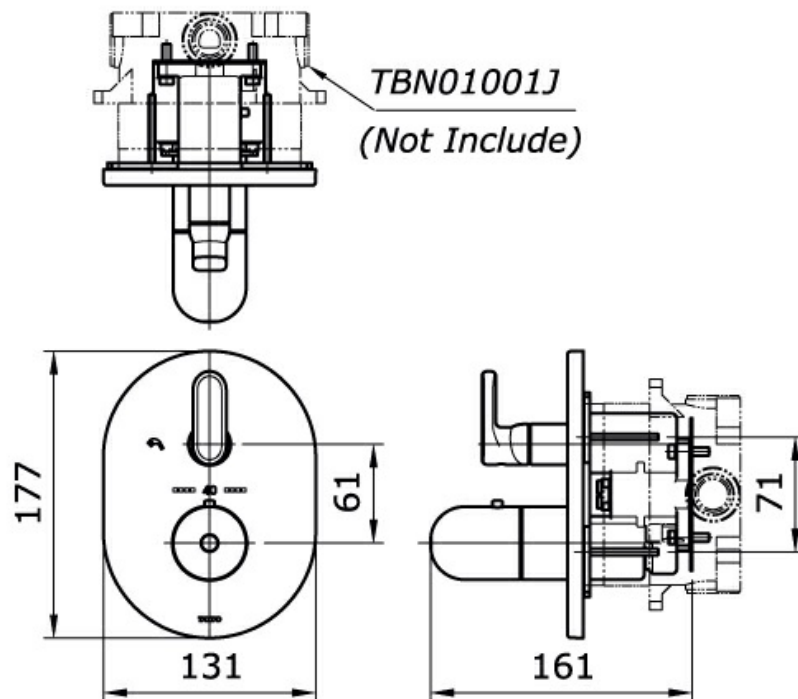

TX451SY

IDR 6,560,000.00

Thermostat Bath or Shower Mixer w/Stop Valve (Need Mini Unit Separately)

Some products may not be available in your area

Prices indicated are manufacturer's suggested retail price, prices may change anytime without notice.