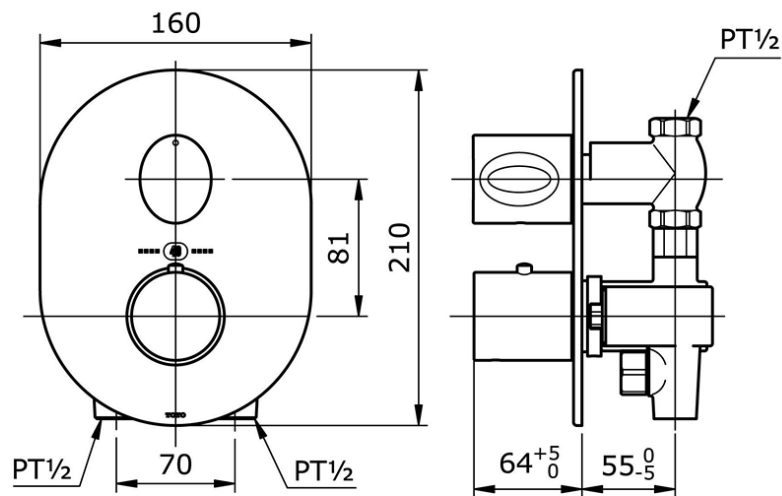

TX451SQBR

IDR 6,570,000.00

Thermostat Bath or Shower Mixer With Stop Valve

Min Water Pressure: 0.05 MPa

Max Water Pressure: 0.75 MPa

Some products may not be available in your area

Prices indicated are manufacturer's suggested retail price, prices may change anytime without notice.