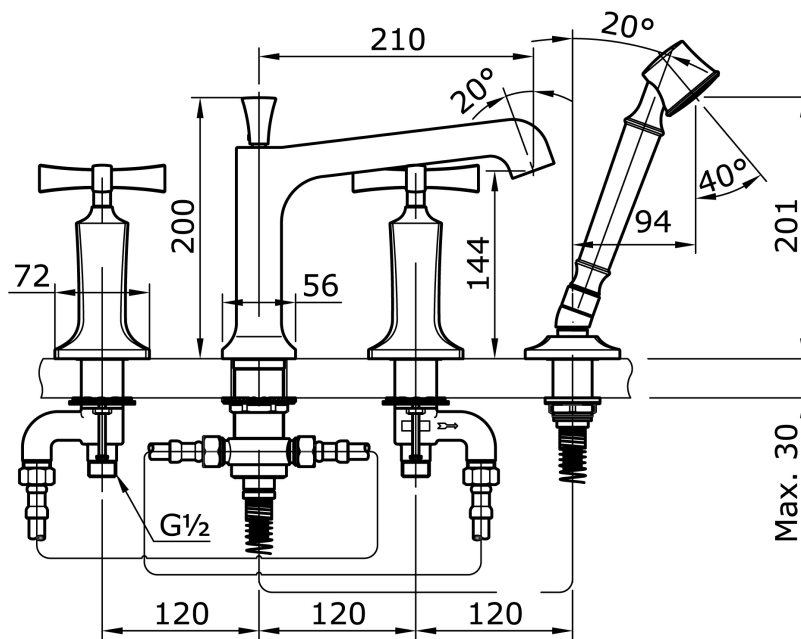

TX447SWC

IDR 9,030,000.00

Cross Handle 4 Holes

Some products may not be available in your area

Prices indicated are manufacturer's suggested retail price, prices may change anytime without notice.

Please check with your nearest reseller for updated prices.

Prices shown for lavatory does not include faucet.