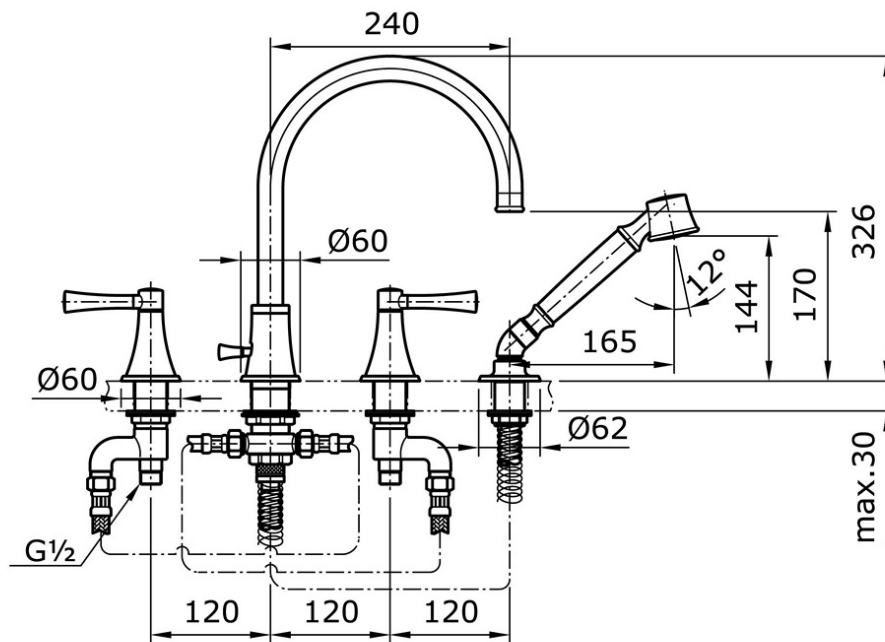

TX447SGV1

IDR 7,140,000.00

Lever Handle 4 Holes Bath & Shower Set

Min Water Pressure: 0.05 MPa

Max Water Pressure: 0.75 MPa

Flow Rate: 15.2 Lpm

Some products may not be available in your area

Prices indicated are manufacturer's suggested retail price, prices may change anytime without notice.