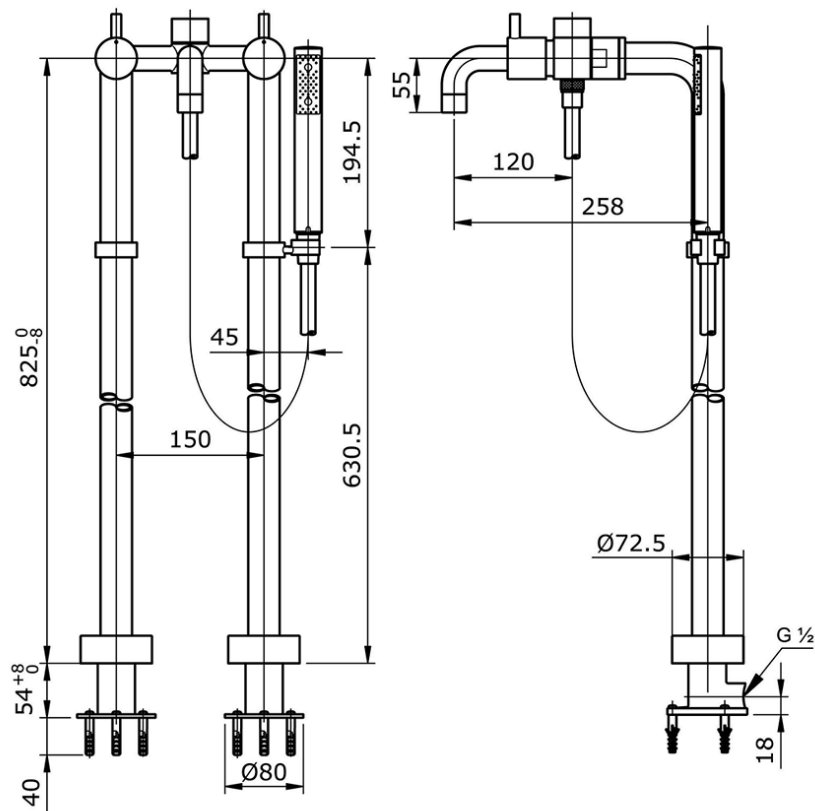

TX445SESMV3

IDR 7,070,000.00

Floor Standing Bath & Shower Set

Min Water Pressure: 0.05 MPa

Max Water Pressure: 0.75 MPa

Flow Rate: 8.0 Lpm

Some products may not be available in your area

Prices indicated are manufacturer's suggested retail price, prices may change anytime without notice.

Please check with your nearest reseller for updated prices.

Prices shown for lavatory does not include faucet.