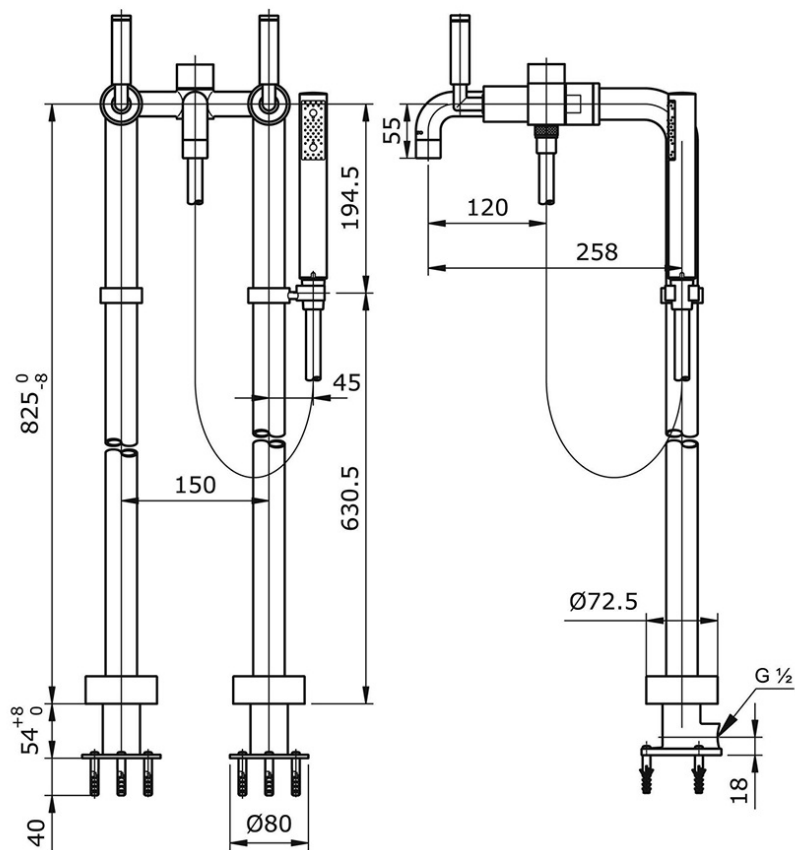

TX445SELMV3Z

IDR 7,490,000.00

Lever Handle Floor Standing Bath & Shower Set

Min Water Pressure: 0.05 MPa

Max Water Pressure: 0.75 MPa

Flow Rate: 8.0 Lpm

Some products may not be available in your area

Prices indicated are manufacturer's suggested retail price, prices may change anytime without notice.

Please check with your nearest reseller for updated prices.

Prices shown for lavatory does not include faucet.