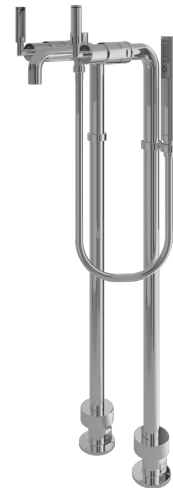

TX445SELMV3Z

IDR 7,490,000.00

Lever Handle Floor Standing Bath & Shower Set

Min Water Pressure: 0.05 MPa

Max Water Pressure: 0.75 MPa

Flow Rate: 8.0 Lpm

Some products may not be available in your area

Prices indicated are manufacturer's suggested retail price, prices may change anytime without notice.

Please check with your nearest reseller for updated prices.

Prices shown for lavatory does not include faucet.