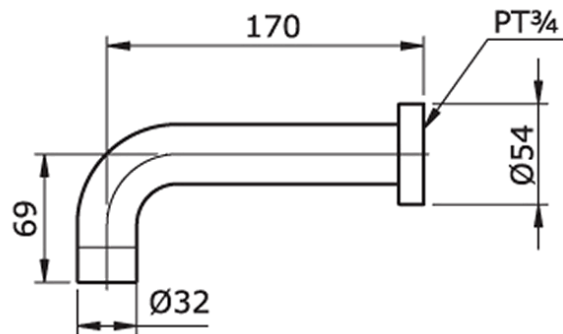

TX441SEV1

IDR 866,000.00

Bath Spout (PT 3/4")

Min Water Pressure: 0.05 MPa

Max Water Pressure: 0.75 MPa

Flow Rate: 56.4 Lpm

TX441SEV1

Some products may not be available in your area