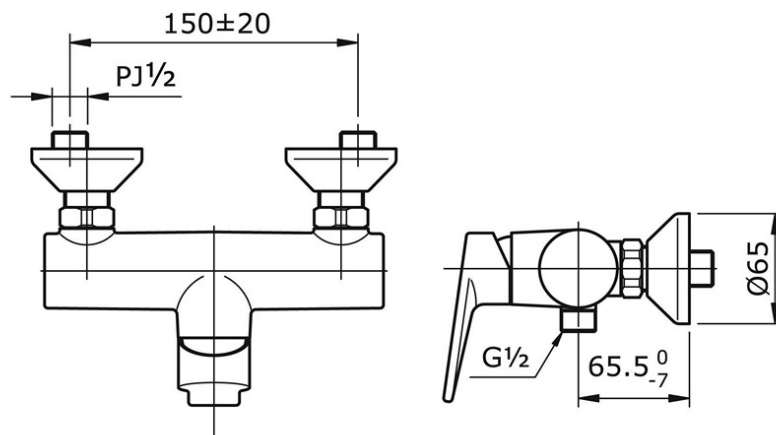

TX433SJV1

IDR 1,750,000.00

Single Lever Shower Mixer

Min Water Pressure: 0.05 MPa

Max Water Pressure: 0.75 MPa

Flow Rate: 18.4 Lpm

Some products may not be available in your area

Prices indicated are manufacturer's suggested retail price, prices may change anytime without notice.