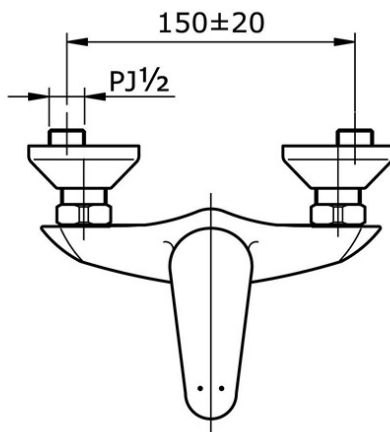

TX433SHV1BR

IDR 1,260,000.00

Single Lever Shower Mixer

Min Water Pressure: 0.05 MPa

Max Water Pressure: 0.75 MPa

Flow Rate: 18.2 Lpm

Some products may not be available in your area

Prices indicated are manufacturer's suggested retail price, prices may change anytime without notice.