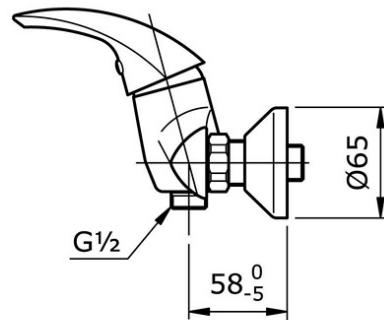

TX433SHV1BR

IDR 1,260,000.00

Single Lever Shower Mixer

Min Water Pressure: 0.05 MPa

Max Water Pressure: 0.75 MPa

Flow Rate: 18.2 Lpm

Some products may not be available in your area

Prices indicated are manufacturer's suggested retail price, prices may change anytime without notice.