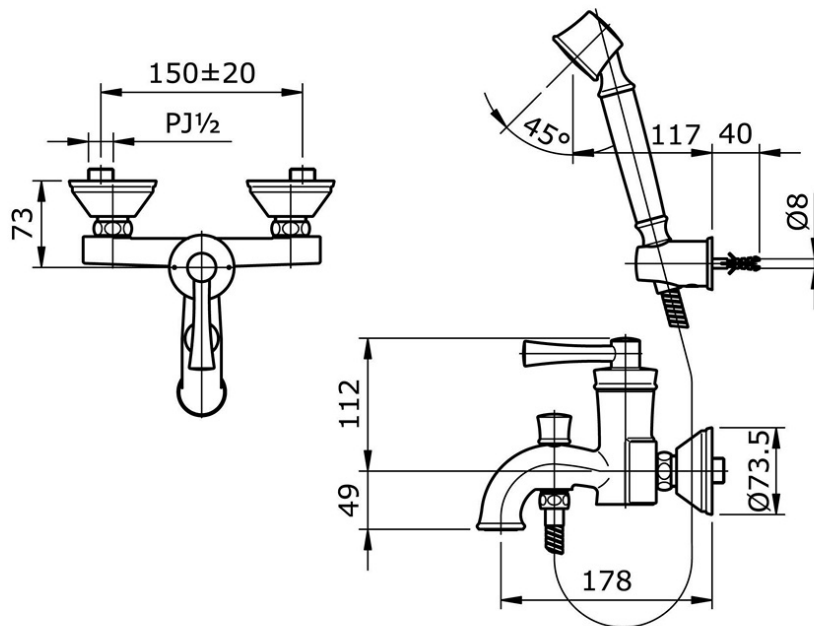

### Single Lever Bath & Shower Set

Min Water Pressure: 0.05 MPa

Max Water Pressure: 0.75 MPa

Flow Rate: 8.0 Lpm

Some products may not be available in your area

Prices indicated are manufacturer's suggested retail price, prices may change anytime without notice.