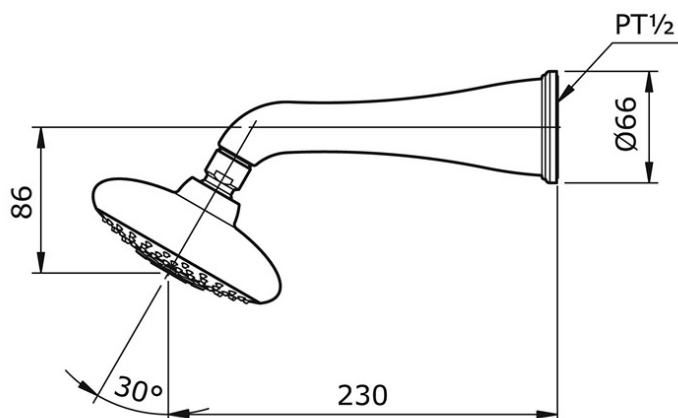

TX422SC

IDR 1,880,000.00

Fixed Shower Head (3S Soft)

Min Water Pressure: 0.05 MPa

Max Water Pressure: 0.75 MPa

Flow Rate: 12.0 Lpm

Some products may not be available in your area

Prices indicated are manufacturer's suggested retail price, prices may change anytime without notice.