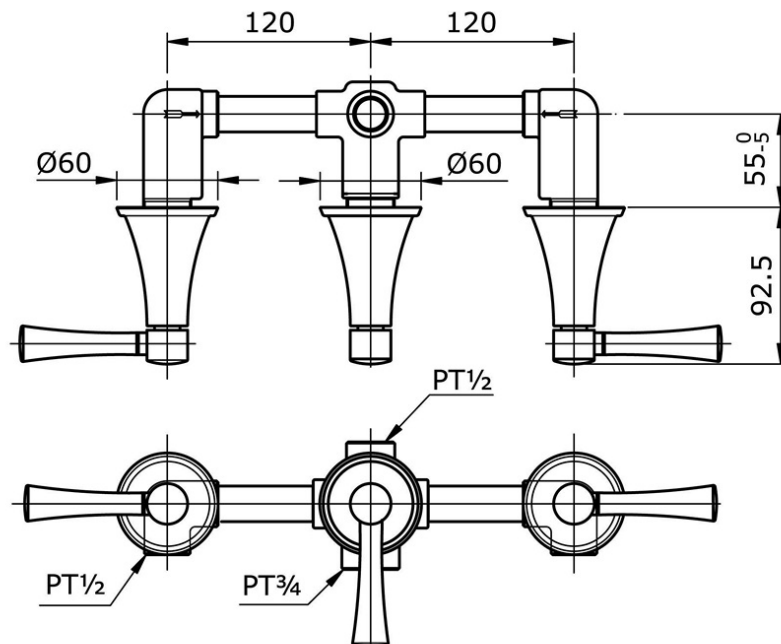

TX417SG

IDR 3,510,000.00

Lever Handle Mixing Valve For Bath & Shower With Diverter

Min Water Pressure: 0.05 MPa

Max Water Pressure: 0.75 MPa

Some products may not be available in your area

Prices indicated are manufacturer's suggested retail price, prices may change anytime without notice.