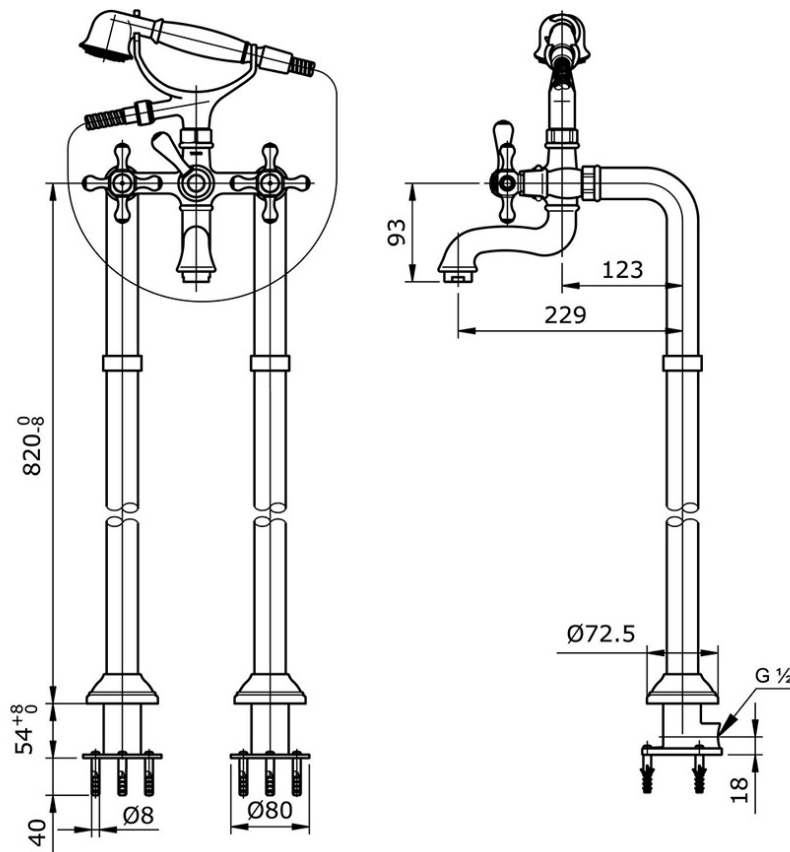

TX411SCV3

IDR 8,570,000.00

Floor Standing Bath & Shower Set

Min Water Pressure: 0.05 MPa

Max Water Pressure: 0.75 MPa

Flow Rate: 8.0 Lpm

Some products may not be available in your area

Prices indicated are manufacturer's suggested retail price, prices may change anytime without notice.

Please check with your nearest reseller for updated prices.

Prices shown for lavatory does not include faucet.