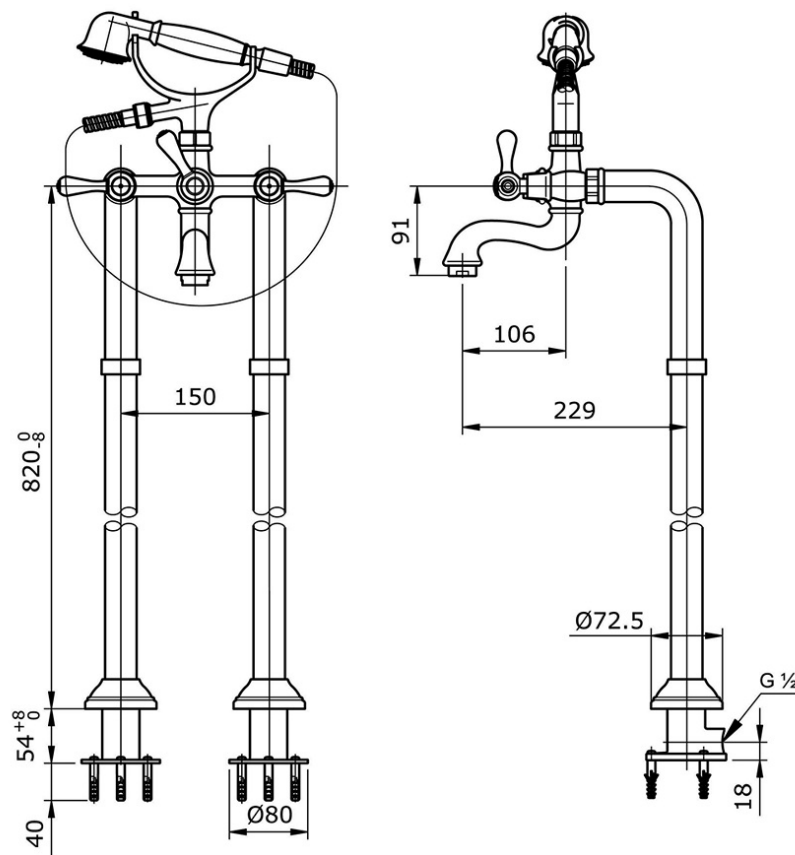

TX411SCLV3

IDR 8,570,000.00

Floor Standing Bath & Shower Set

Min Water Pressure: 0.05 MPa

Max Water Pressure: 0.75 MPa

Flow Rate: 8.0 Lpm

Some products may not be available in your area

Prices indicated are manufacturer's suggested retail price, prices may change anytime without notice.

Please check with your nearest reseller for updated prices.

Prices shown for lavatory does not include faucet.