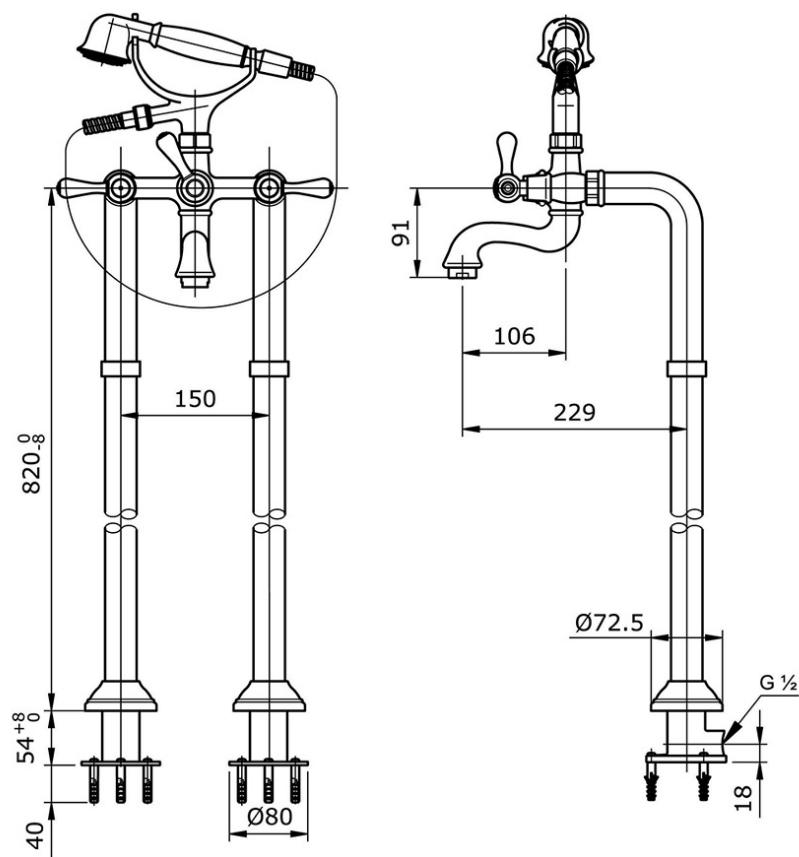

TX411SCLV3

IDR 8,570,000.00

Floor Standing Bath & Shower Set

Min Water Pressure: 0.05 MPa

Max Water Pressure: 0.75 MPa

Flow Rate: 8.0 Lpm

Some products may not be available in your area

Prices indicated are manufacturer's suggested retail price, prices may change anytime without notice.

Please check with your nearest reseller for updated prices.

Prices shown for lavatory does not include faucet.