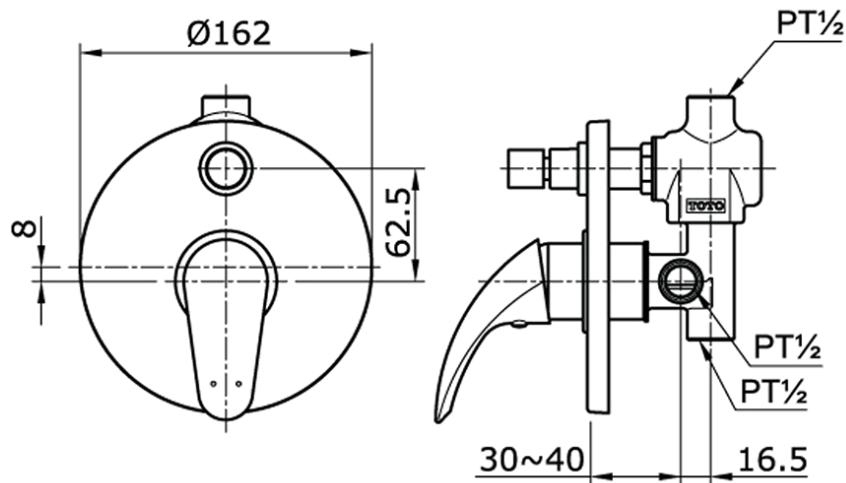

TX404SHZ

IDR 1,620,000.00

Single Lever Bath & Shower Mixer With Diverter

Min Water Pressure: 0.05 MPa

Max Water Pressure: 0.75 MPa

TX404SHNBR

Some products may not be available in your area

Prices indicated are manufacturer's suggested retail price, prices may change anytime without notice.