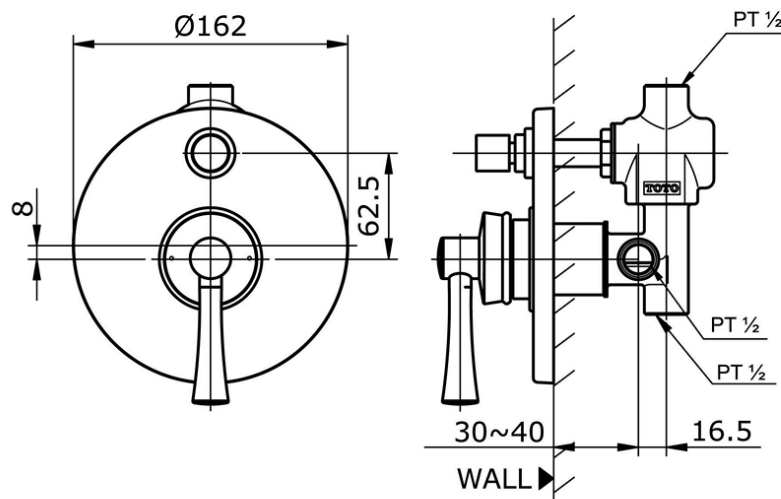

### Single Lever Bath & Shower Mixer With Diverter

Min Water Pressure: 0.05 MPa

Max Water Pressure: 0.75 MPa

Some products may not be available in your area

Prices indicated are manufacturer's suggested retail price, prices may change anytime without notice.