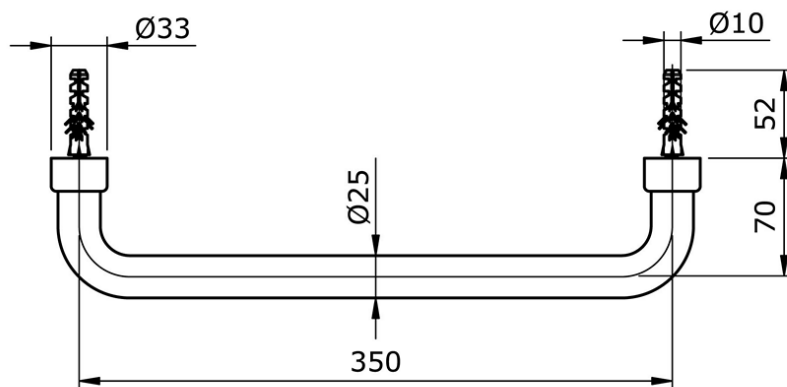

TX3A1

IDR 668,000.00

Grab Bar

Available: TX3A2, TX3A3

Some products may not be available in your area

Prices indicated are manufacturer's suggested retail price, prices may change anytime without notice.

Please check with your nearest reseller for updated prices.

Prices shown for lavatory does not include faucet.