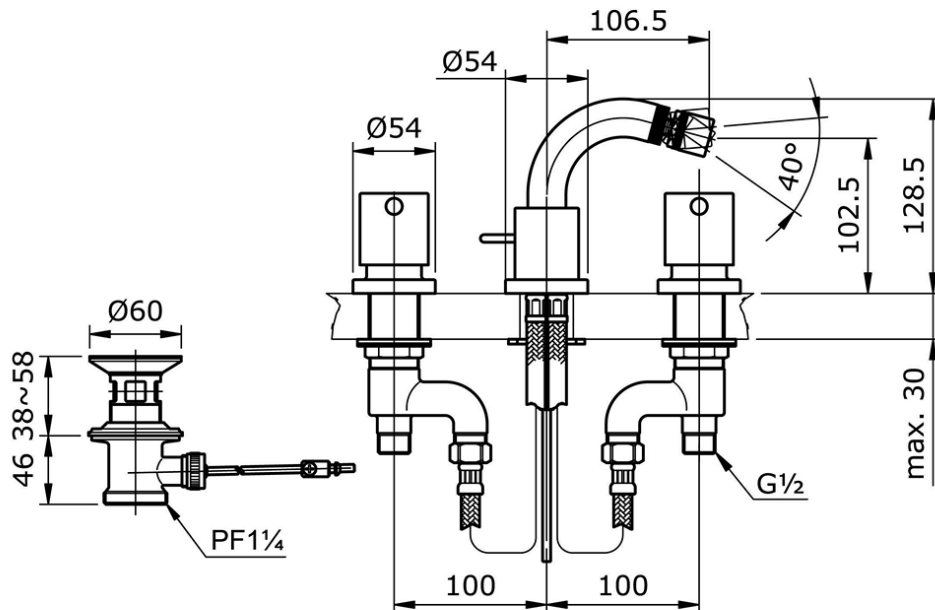

TX304BESBR

IDR 2,970,000.00

3 Holes Bidet Faucet

Min Water Pressure: 0.05 MPa

Max Water Pressure: 0.75 MPa

Flow Rate: 7.0 Lpm

Some products may not be available in your area

Prices indicated are manufacturer's suggested retail price, prices may change anytime without notice.