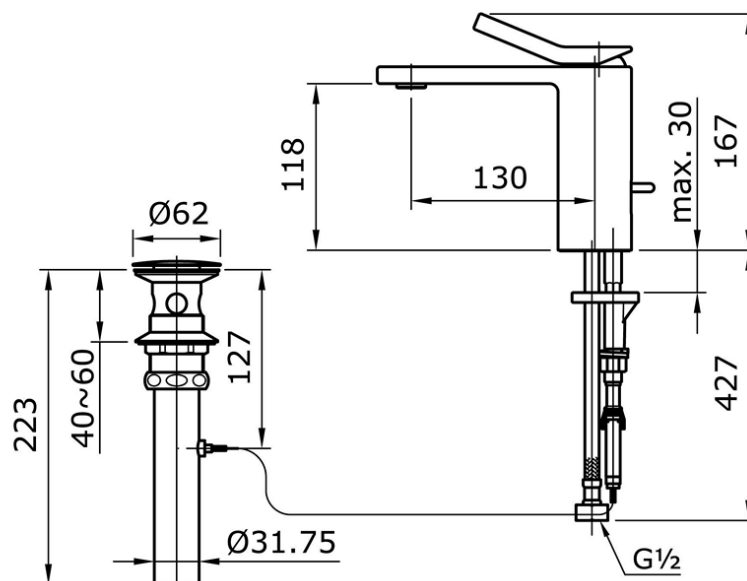

TX115LQBR

IDR 3,910,000.00

Single Lever Lavatory Faucet With 1" One Push Pop-Up Waste

Min Water Pressure: 0.05 MPa

Max Water Pressure: 0.75 MPa

Flow Rate: 7.0 Lpm

Some products may not be available in your area.