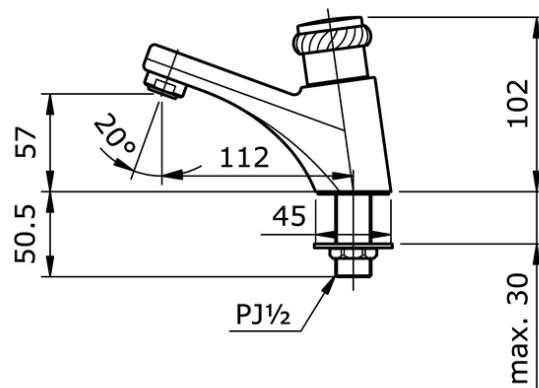

TX111LR YR

IDR 996,000.00

Lavatory Faucet (Cold Only)

Min Water Pressure: 0.05 MPa

Max Water Pressure: 0.75 MPa

Flow Rate: 7.0 Lpm

Some products may not be available in your area

Prices indicated are manufacturer's suggested retail price, prices may change anytime without notice.