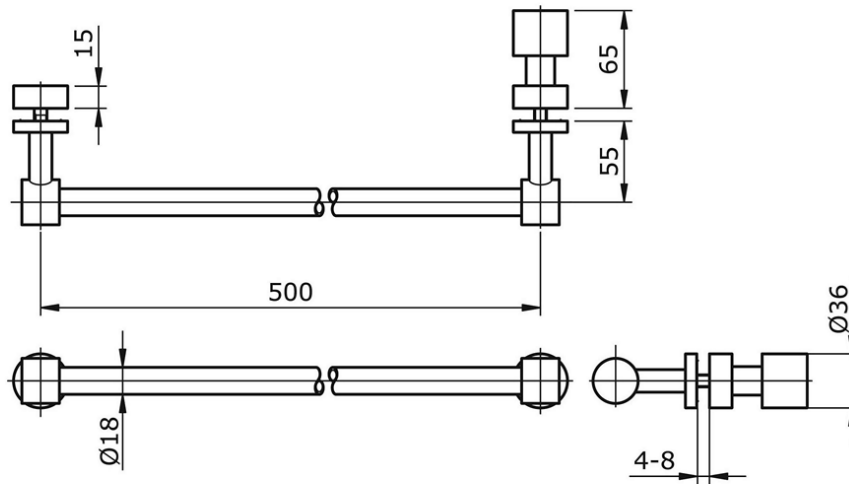

TX10AEZ

IDR 1,290,000.00

Shower Room Door Handle With Towel Bar

Some products may not be available in your area

Prices indicated are manufacturer's suggested retail price, prices may change anytime without notice.