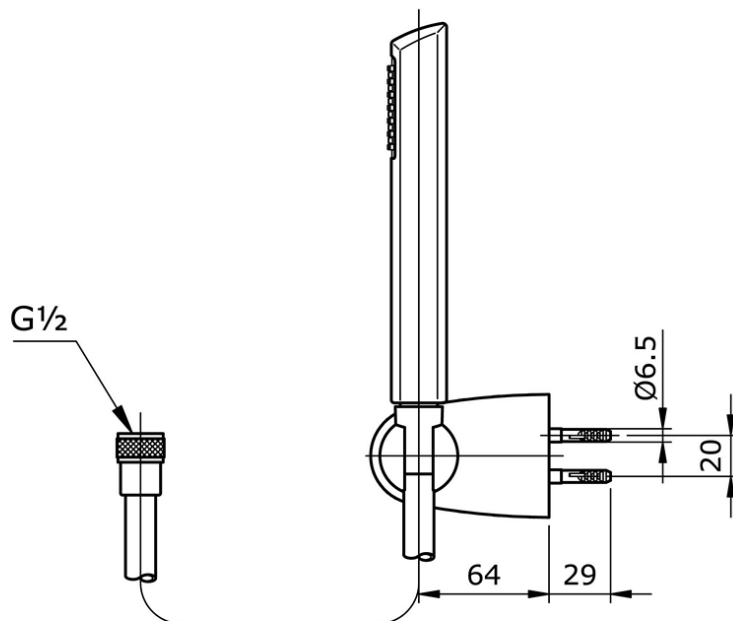

## THX118SK

IDR 1,100,000.00

Min Water Pressure: 0.05 MPa

Max Water Pressure: 0.75 MPa

Flow Rate: 8.0 Lpm

Some products may not be available in your area

Prices indicated are manufacturer's suggested retail price, prices may change anytime without notice.