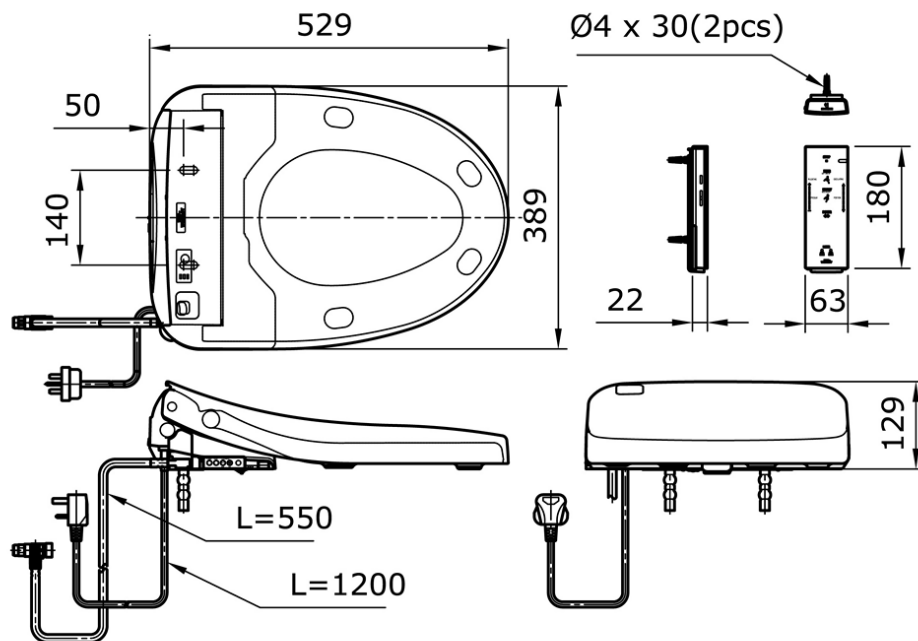

TCF4731A

IDR 35,800,000.00

Washlet (Apricot)

220 Volt / 830 Watt

Bowl Shape: Elongated

Some products may not be available in your area

Prices indicated are manufacturer's suggested retail price, prices may change anytime without notice.

Please check with your nearest reseller for updated prices.

Prices shown for lavatory does not include faucet.