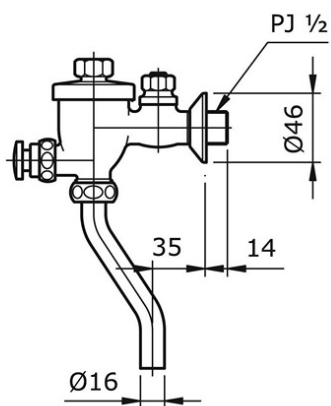

T60RN

IDR 1,140,000.00

Min Water Pressure: 0.05 MPa

Max Water Pressure: 0.75 MPa

Flow Rate: 15.0 Lpm

Some products may not be available in your area

Prices indicated are manufacturer's suggested retail price, prices may change anytime without notice.