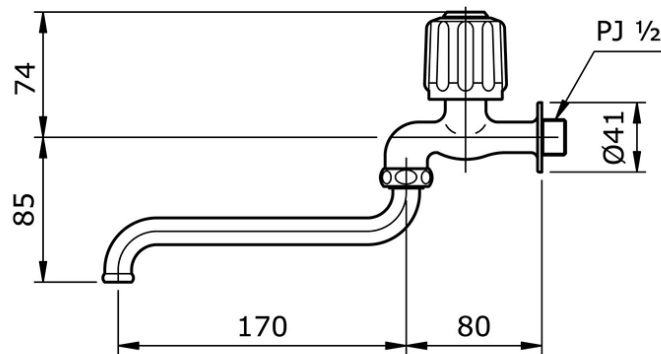

T30AR13V7N

IDR 496,000.00

Min Water Pressure: 0.05 MPa

Max Water Pressure: 0.75 MPa

Flow Rate: 7.0 Lpm

Some products may not be available in your area

Prices indicated are manufacturer's suggested retail price, prices may change anytime without notice.