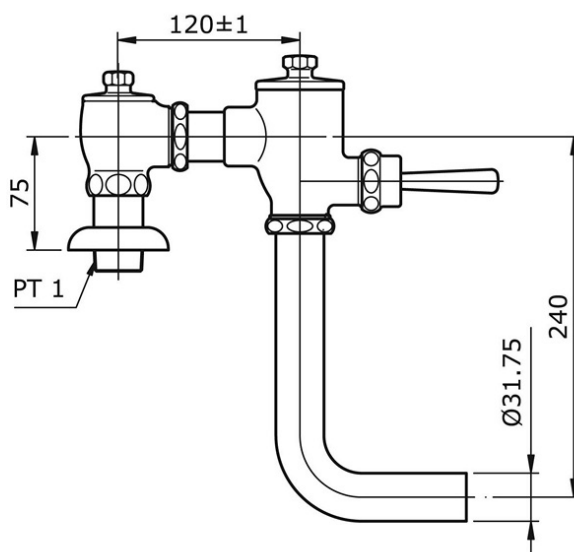

T150NL

IDR 2,260,000.00

Flush Valve Without Vacuum Breaker

Available: T150NLV1

Some products may not be available in your area

Prices indicated are manufacturer's suggested retail price, prices may change anytime without notice.