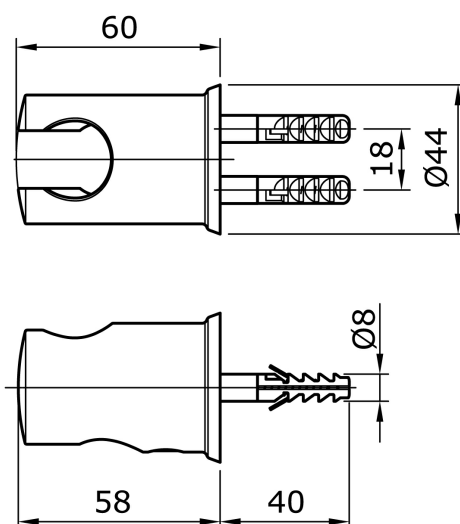

S81022M

IDR 395,000.00

Shower Hanger

Some products may not be available in your area

Prices indicated are manufacturer's suggested retail price, prices may change anytime without notice.

Please check with your nearest reseller for updated prices.

Prices shown for lavatory does not include faucet.