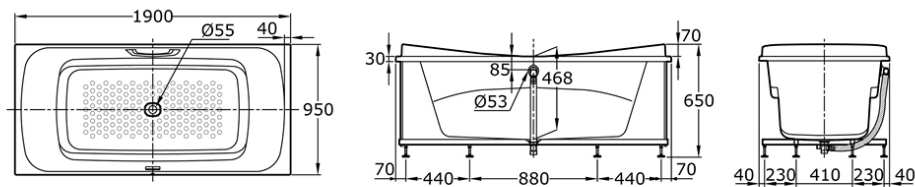

PPY 1930 HPWE

Some products may not be available in your area

Prices indicated are manufacturer's suggested retail price, prices may change anytime without notice.

Please check with your nearest reseller for updated prices.

Prices shown for lavatory does not include faucet.