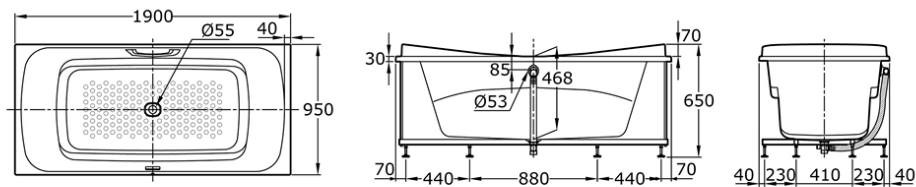

PPY 1930 HPWE

Some products may not be available in your area

Prices indicated are manufacturer's suggested retail price, prices may change anytime without notice.

Please check with your nearest reseller for updated prices.

Prices shown for lavatory does not include faucet.