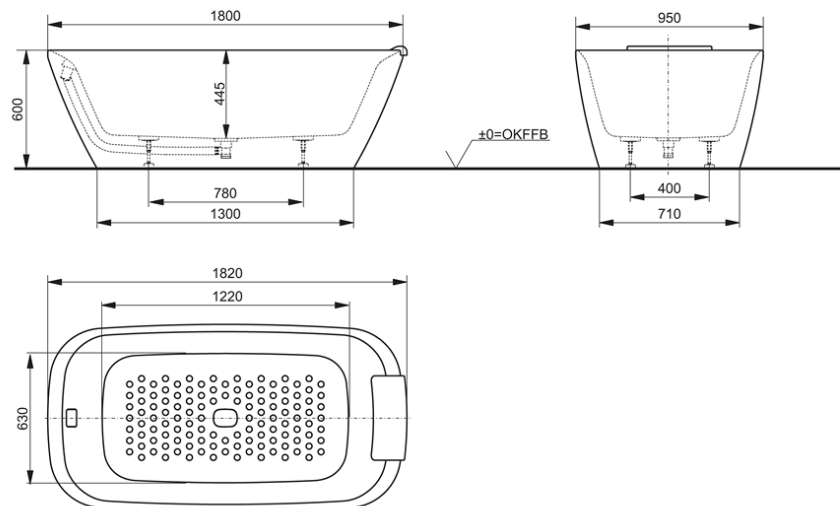

PJY1886HPWMNE

IDR 183,500,000.00

Anti Slip & Hand Grips

Capacity: 310 Liters

Available: PJY1886HPWMGE (Gold Rim)

Some products may not be available in your area

Prices indicated are manufacturer's suggested retail price, prices may change anytime without notice.

Please check with your nearest reseller for updated prices.

Prices shown for lavatory does not include faucet.