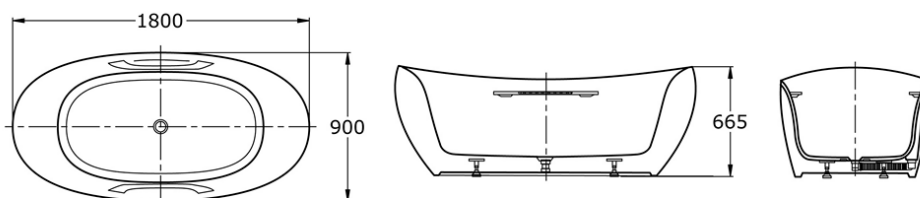

PJY1814PWE

IDR 74,100,000.00

Height: 665

Width: 1800 mm

Depth: 900 mm

PJY 1814 PWE

Some products may not be available in your area

Prices indicated are manufacturer's suggested retail price, prices may change anytime without notice.