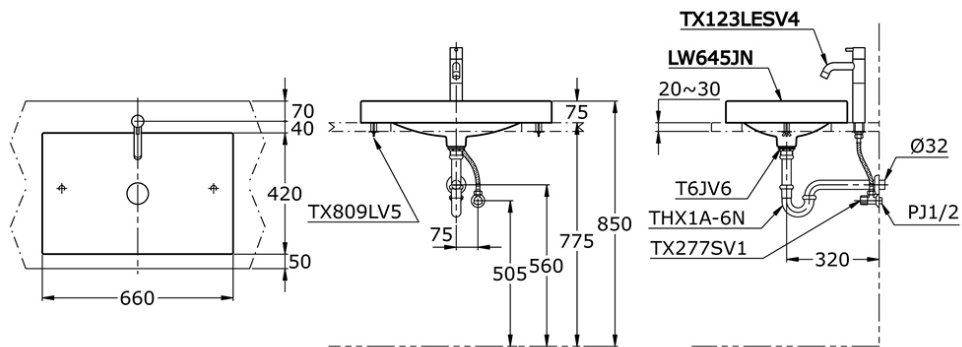

LW645JN

IDR 1,680,000.00

Height: 75

Width: 660 mm

Depth: 420 mm

LW 645 JN

Some products may not be available in your area

Prices indicated are manufacturer's suggested retail price, prices may change anytime without notice.