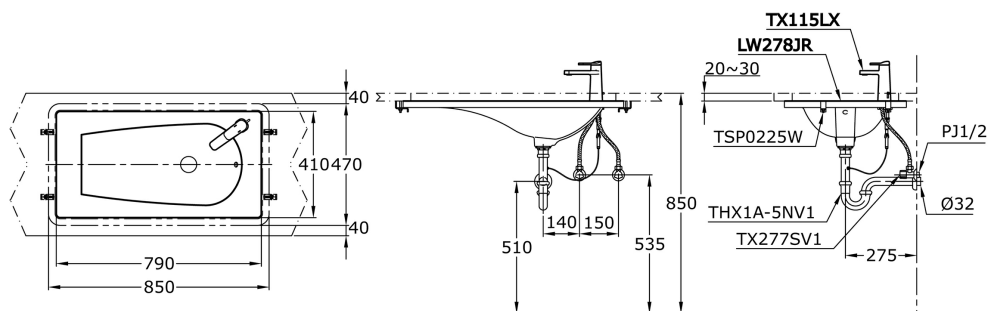

LW278JR

IDR 2,860,000.00

Height: 175

Width: 850 mm

Depth: 470 mm

Some products may not be available in your area

Prices indicated are manufacturer's suggested retail price, prices may change anytime without notice.