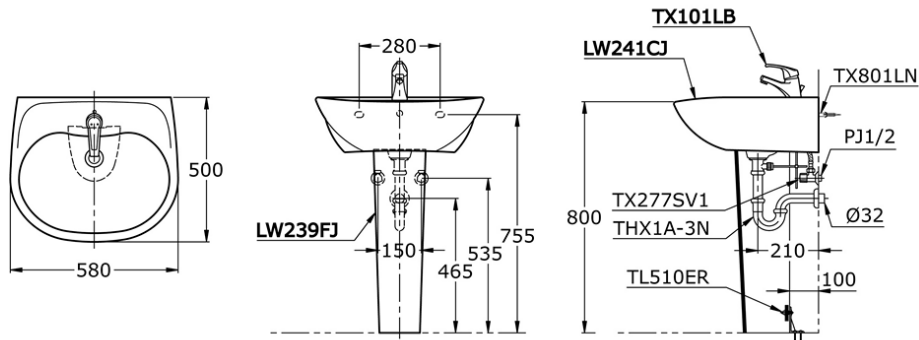

LW241CJ/LW239FJ

IDR 1,757,000.00

Width: 580 mm

Depth: 500 mm

ESSENTIAL LW 241 CJ / LW 239 FJ

Some products may not be available in your area

Prices indicated are manufacturer's suggested retail price, prices may change anytime without notice.