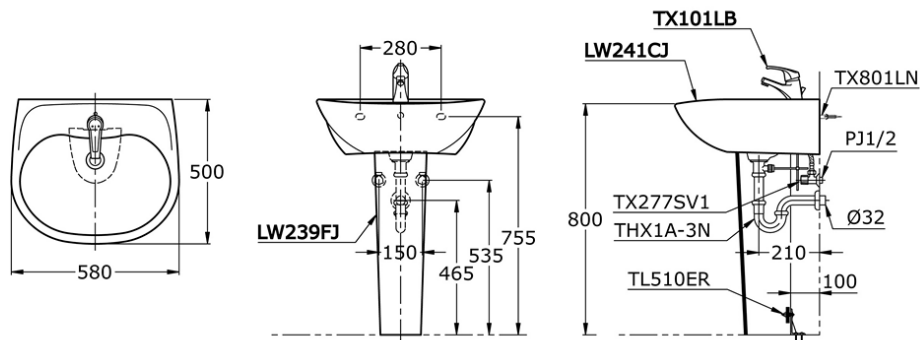

ESSENTIAL LW 241 CJ / LW 239 FJ

Some products may not be available in your area

Prices indicated are manufacturer's suggested retail price, prices may change anytime without notice.

Please check with your nearest reseller for updated prices.

Prices shown for lavatory does not include faucet.