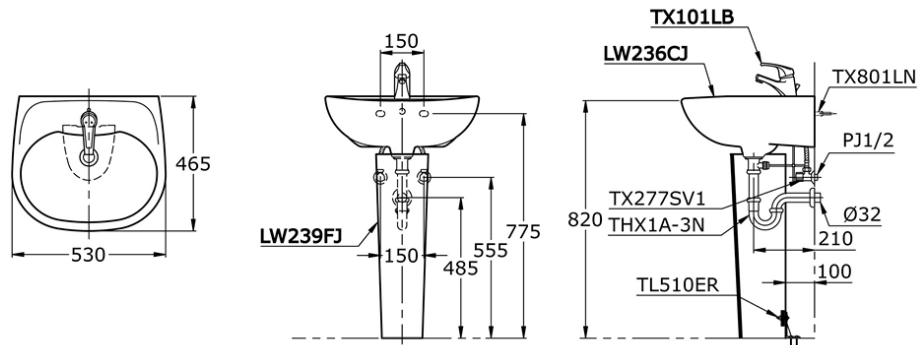

LW236CJ/LW239FJ

IDR 1,620,000.00

Width: 530 mm

Depth: 465 mm

LW 236 CJ / LW 239 FJ

Some products may not be available in your area

Prices indicated are manufacturer's suggested retail price, prices may change anytime without notice.