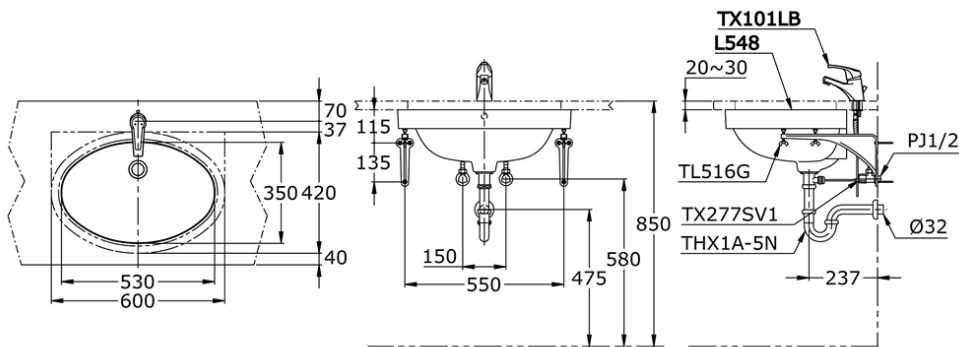

L548

IDR 1,300,000.00

Width: 530 mm

Depth: 350 mm

L 548

Some products may not be available in your area

Prices indicated are manufacturer's suggested retail price, prices may change anytime without notice.

Please check with your nearest reseller for updated prices.

Prices shown for lavatory does not include faucet.