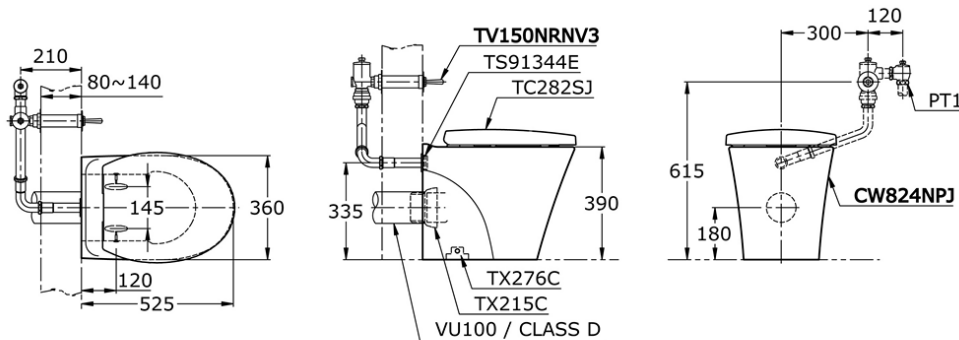

CW824NPJ/TV150NRNV3

IDR 11,840,000.00

Wall Faced

4.5 L Single Flush

Solid Duroplast Seat & Cover

AVANTE CW 824 NPJ

Some products may not be available in your area

Prices indicated are manufacturer's suggested retail price, prices may change anytime without notice.