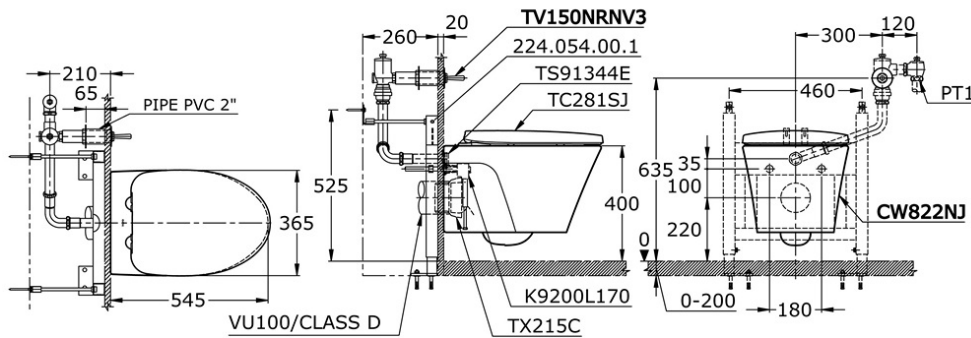

CW822NJ/TV150NRNV3

IDR 13,300,000.00

Wall Hung

4.5 L Single Flush

Solid Duroplast Seat & Cover

Rough-in: 220 mm

Bowl Shape: Elongated

AVANTE CW 822 NJ